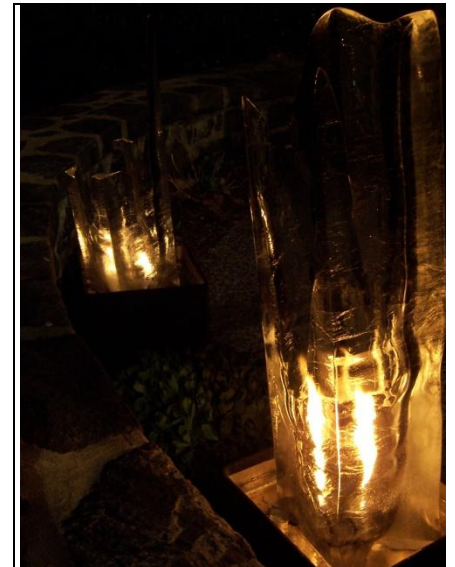

Specializing in Social and Corporate Events, Bar / Bat Mitzvahs, Weddings, Schools and Universities

Novelty Entertainment • Vegas Casino • Inflatables • Carnival Games • Air Flames / Fly Guys • Arts & Crafts • Team Building
Professional Services • Special FX (Fog/Smoke) • Fireworks (Indoor/Outdoor)