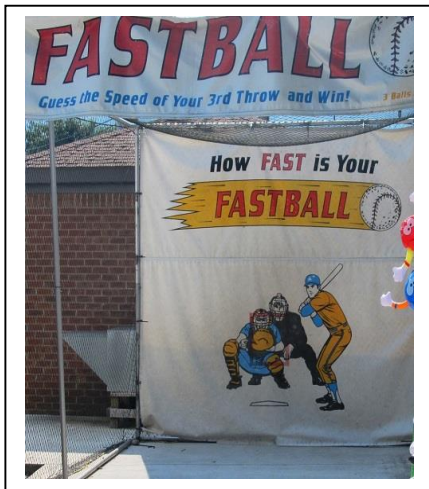

# Sports Cage

Football Throw . Slap Shot Hockey . Soccer Kick . Lacrosse Throw . Baseball Pitch

Our 10x10x10 Heavy Duty Mesh Frame Cage allows anyone to practice, test themselves, or just have fun with any of these sports.

- Metal Frame Double Mesh Cage -10x10x10
  - Full Sized Sports Backdrop
  - Radar/Speed Gun
- Games Balls and Sports Equipment

**Specializing in Social and Corporate Events, Bar / Bat Mitzvahs, Weddings, Schools and Universities**