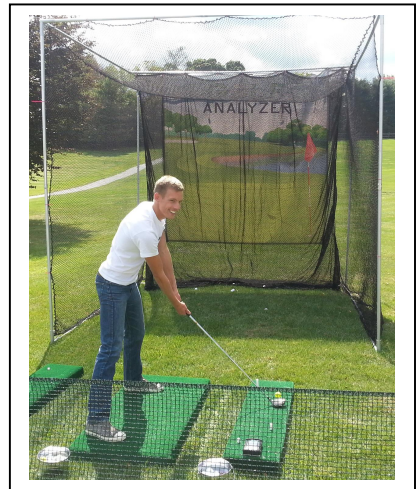

# Sports Cage

Football Throw . Slap Shot Hockey . Soccer Kick . Lacrosse Throw . Baseball Pitch

Our 10x10x10 Heavy Duty Mesh Frame Cage allows anyone to practice, test themselves, or just have fun with any of these sports.

- Metal Frame Double Mesh Cage -10x10x10
  - Full Sized Sports Backdrop
  - Radar/Speed Gun
- Games Balls and Sports Equipment

**Specializing in Social and Corporate Events, Bar / Bat Mitzvahs, Weddings, Schools and Universities**