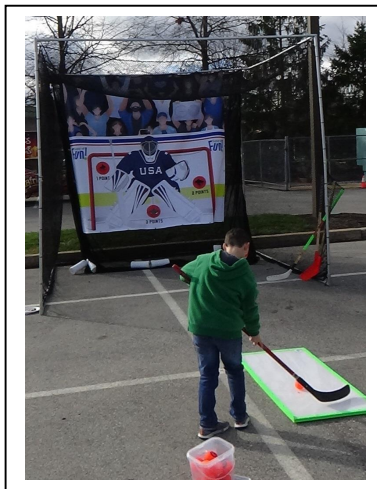

# Sports Cage

Football Throw . Slap Shot Hockey . Soccer Kick . Lacrosse Throw . Baseball Pitch

Our 10x10x10 Heavy Duty Mesh Frame Cage allows anyone to practice, test themselves, or just have fun with any of these sports.

- Metal Frame Double Mesh Cage -10x10x10
  - Full Sized Sports Backdrop
  - Radar/Speed Gun
- Games Balls and Sports Equipment

**Specializing in Social and Corporate Events, Bar / Bat Mitzvahs, Weddings, Schools and Universities**