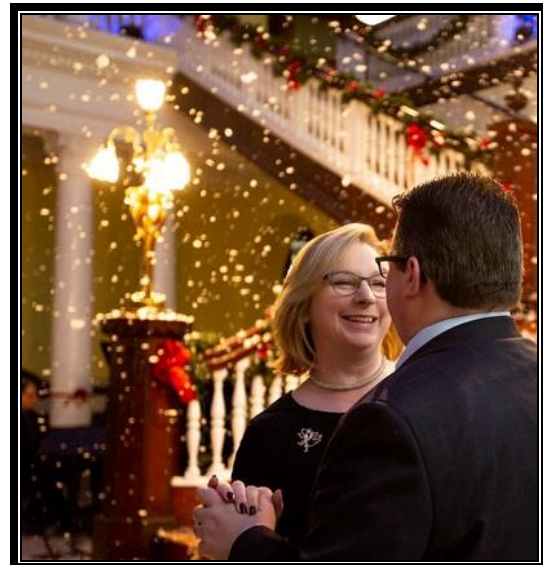

# Snow Machine Systems

*Our snow systems offer the effect of real snow without the cold!*

*Indoor and Outdoor Installations  
Effect ranges from flurry to Blizzard  
Immediate Evaporation  
Effect Footprint maximum range is 30x40'  
Product is an evaporative water-based surfactant – Eco-Friendly  
Effect is remotely controlled for easy on-off needs  
Multiple Uses include:  
Themed Décor  
Dramatic Entranceways  
Live Vignettes  
Stage Productions*